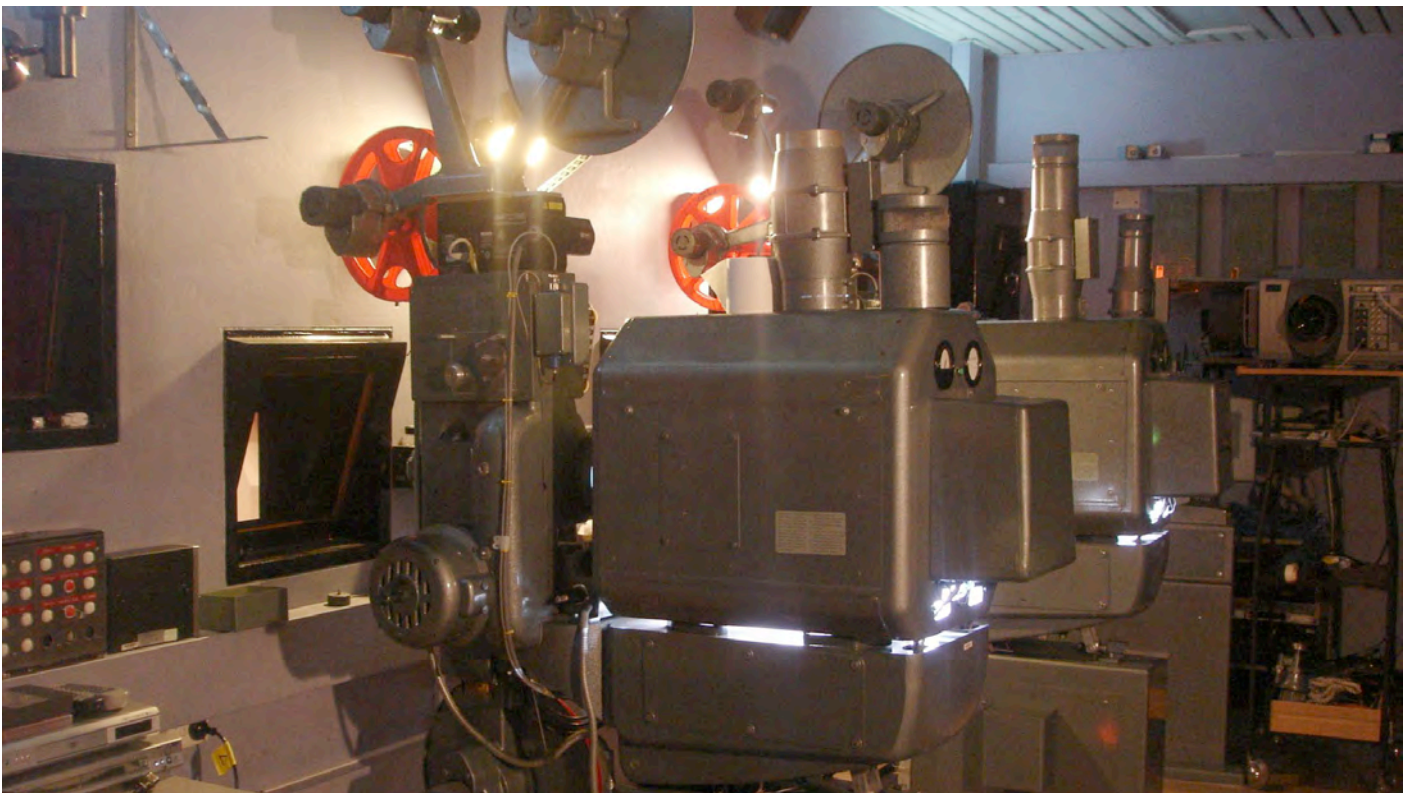

The Roxy Theatre