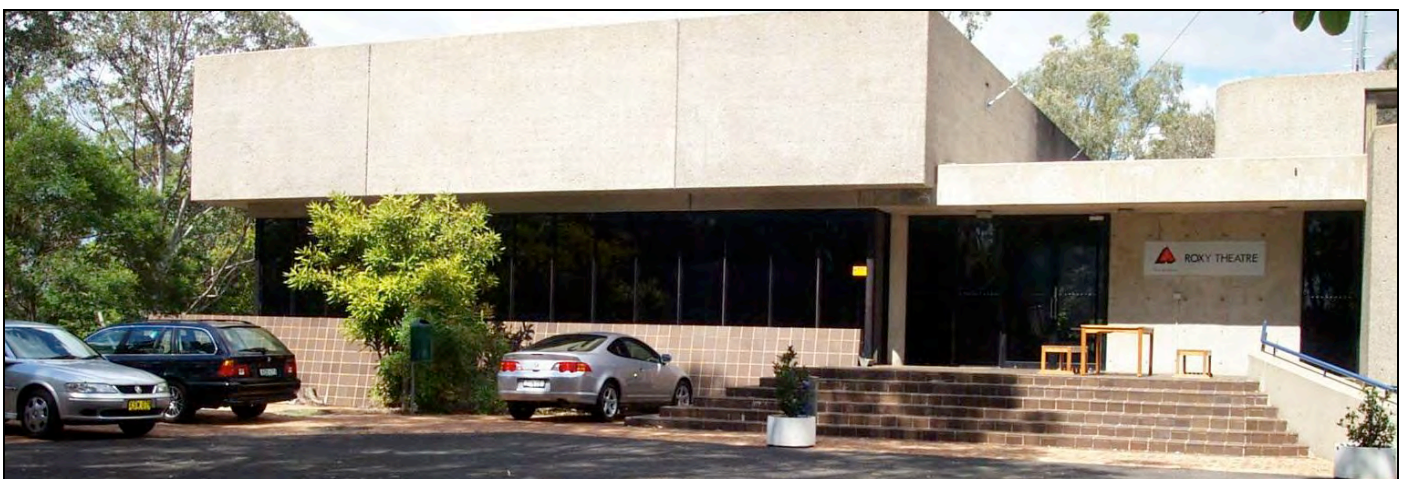

SCREEN AUSTRALIA Lindfield Studios

Located in a bushland setting in Sydney's north shore, just 15 minutes from the CBD, Screen Australia Lindfield Studios combines state-of-the-art audiovisual technology, expert staff and a professional yet relaxed working atmosphere

With over thirty independent companies based on-site, it is an alternative production base for the Australian film and video industry. It's also an ideal venue for conferences, events and presentations, with affordable rates and ample free parking.

The Roxy Theatre

The Roxy Foyer and café

The Sound Stage