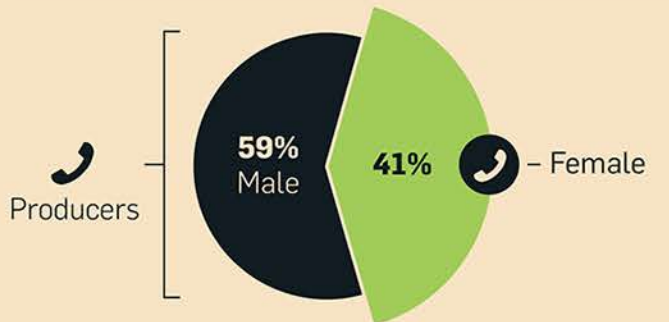

Documentaries 1988-2014

Source: Screen Australia analysis of credits for Australian documentaries made between July 1988 and June 2014