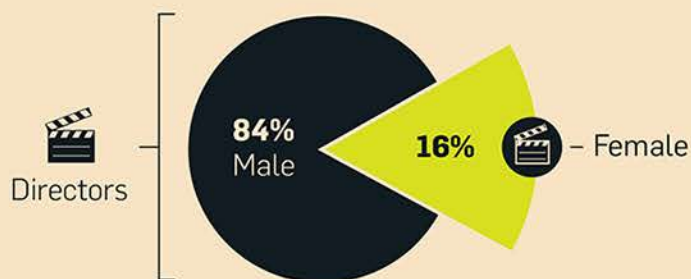

Film 1970-2014

Source: Screen Australia analysis of credits for Australian feature films shot between July 1970 and June 2014