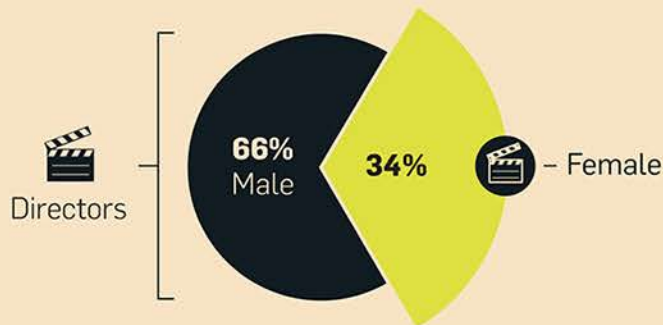

Documentaries 1988-2014

Source: Screen Australia analysis of credits for Australian documentaries made between July 1988 and June 2014