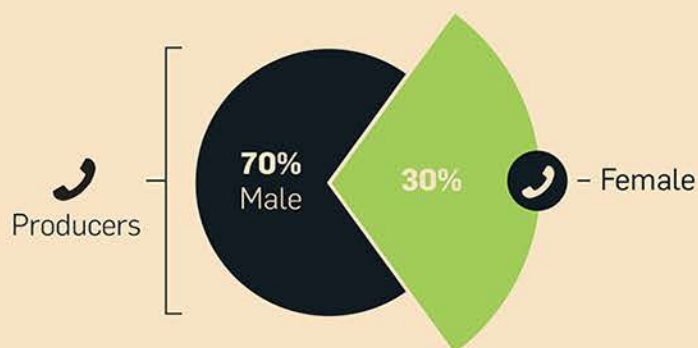

Film 1970-2014

Source: Screen Australia analysis of credits for Australian feature films shot between July 1970 and June 2014