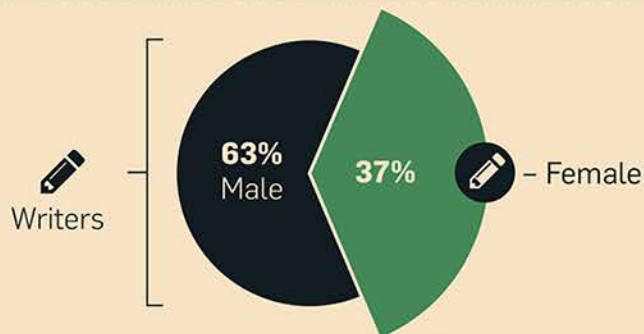

Documentaries 1988-2014

Source: Screen Australia analysis of credits for Australian documentaries made between July 1988 and June 2014