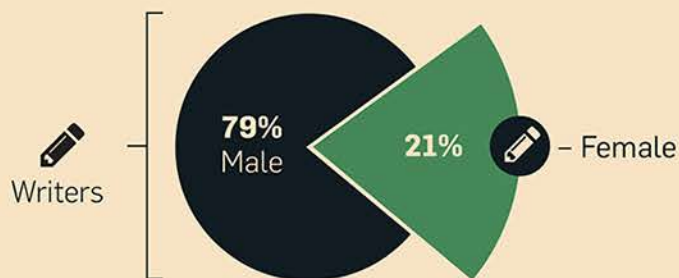

Film 1970-2014

Source: Screen Australia analysis of credits for Australian feature films shot between July 1970 and June 2014